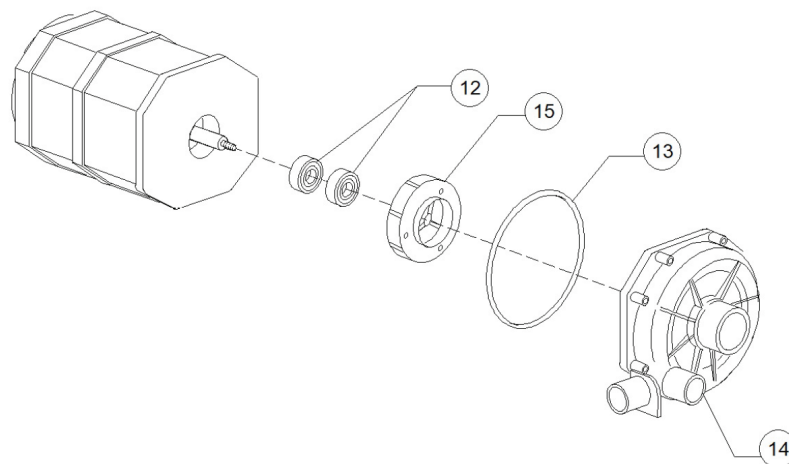

ITEM	MODEL
49126	CD-IT-50-2

3 Ways Connection 2

PARTS BREAKDOWN

ITEM	MODEL
49126	CD-IT-50-2

Wash Pump Group

PARTS BREAKDOWN

ITEM	MODEL
49126	CD-IT-50-2

Drain Pump Group

PARTS BREAKDOWN

ITEM	MODEL
49126	CD-IT-50-2

Pressure Switch Group

PARTS BREAKDOWN

ITEM	MODEL
49126	CD-IT-50-2

Wash Arm Group

PARTS BREAKDOWN

ITEM	MODEL
49126	CD-IT-50-2