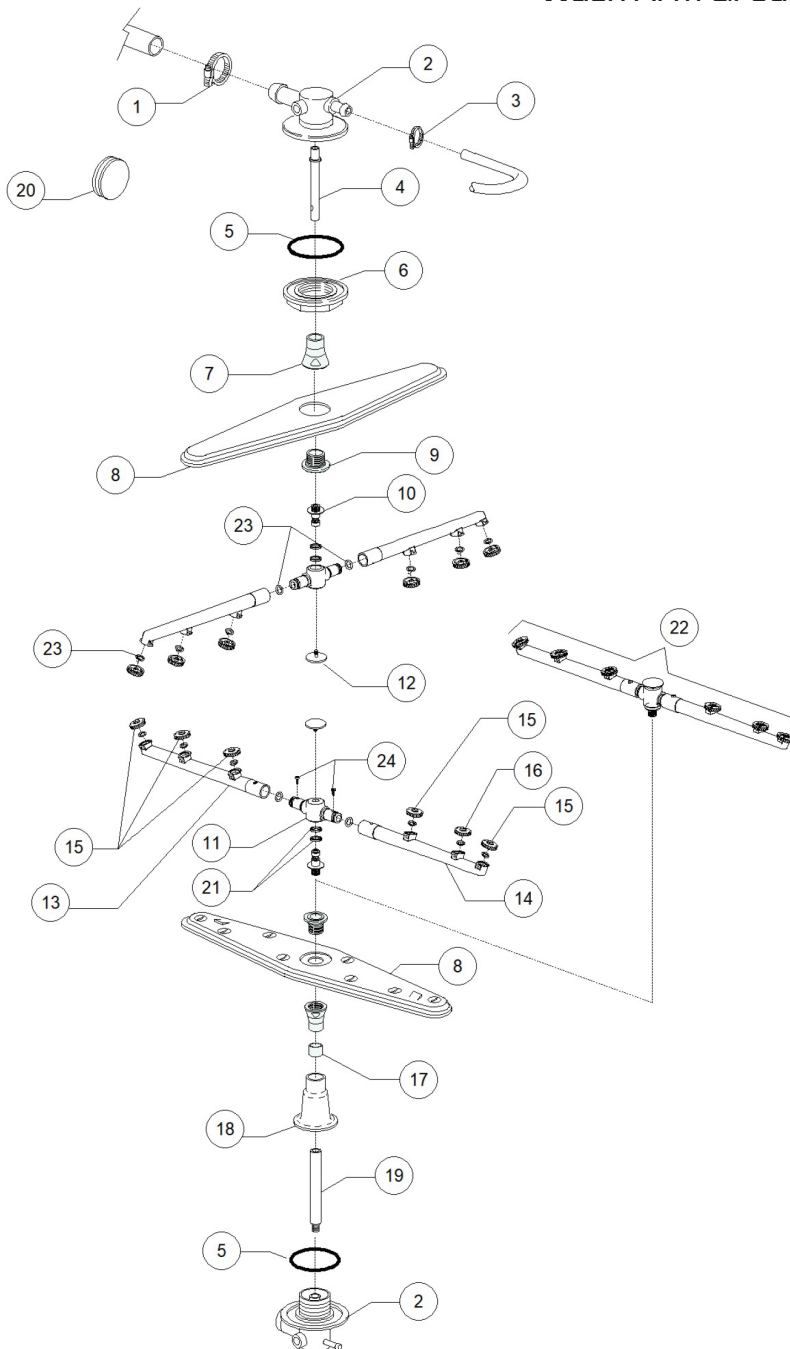

PARTS BREAKDOWN

ITEM	MODEL
49126	CD-IT-50-2

Pressure Switch Group

PARTS BREAKDOWN

ITEM	MODEL
49126	CD-IT-50-2

Wash Arm Group

PARTS BREAKDOWN

ITEM	MODEL
49126	CD-IT-50-2

Baskets

PARTS BREAKDOWN

ITEM	MODEL
49126	CD-IT-50-2

General Body

Item No.	Description	Position	Item No.	Description	Position	Item No.	Description	Position
A0604	Back Panel 501/03 for 49126	1	A0486	Overflow Pipe H187 for 49126	11	A0609	Profile for Rubber Seal 501/03 for 49126	23
A0605	Cover 501/03 for 49126	2	A0487	Door Microswitch UL for 49126	12	A0498	Rubber Fairlead D.40 RB38 for 49126	24
A0606	Bodywork 501/03 for 49126	3	A0488	2700W 230V 1 F61x26 UL Heating Elem. for 49126	13	A0499	Rubber Fairlead D.13 for 49126	25
A0480	Cable-Fastener with Screw for 49126	4	A0607	Door Jack Assembly for 49126	16	A0501	Right Side Scrap Tray for 49126	26
A0481	Ferrule for Filter Clutch for 49126	5	A0491	Door Jack Locknut for 49126	17	A0489	Door Rod Slide for 49126	27
A0502	Inner Filter for 49126	6	A0608	Moving Door Rod Spring for 49126	18	A0503	Tank Heating Element Plaque for 49126	28
A0482	Suction Filter for 49126	7	A0493	Stainless Steel Sphere D.9,52 Spring Latch 3/8 for 49126	19	A0505	Thermostat Support for 49126	29
A0483	Riser Gasket D.95x75x3 for 49126	8	A0494	Door Jack Body for 49126	20	A0506	DVGW Load Pipe for 49126	31
A0484	Overflow Pipe Gasket Dem 40 for 49126	9	A0495	Door Jack Nut for 49126	21			
A0485	High Adjustable Foot for 49126	10	A0497	Silicone Door Seal for 49126	22			

PARTS BREAKDOWN

ITEM	MODEL
49126	CD-IT-50-2

DVGW Valve

Item No.	Description	Position	Item No.	Description	Position	Item No.	Description	Position
A0534	Clamp 12/22 AISI 430 for 49126	1	A0540	Valve Nut Cover for 49126	4	A0543	O-Ring 115 KTW for 49126	7
A0538	Drain Valve Center Body for 49126	2	A0541	Valve Gasket for 49126	5	A0536	9,5x16 EPDM Rubber Hose for 49126	8, 9
A0539	Valve Nut for 49126	3	A0542	"5/8" Ball for DVGW Valve 07 for 49126	6	A0537	11,5x19 EPDM Rubber Hose for 49126	8, 9