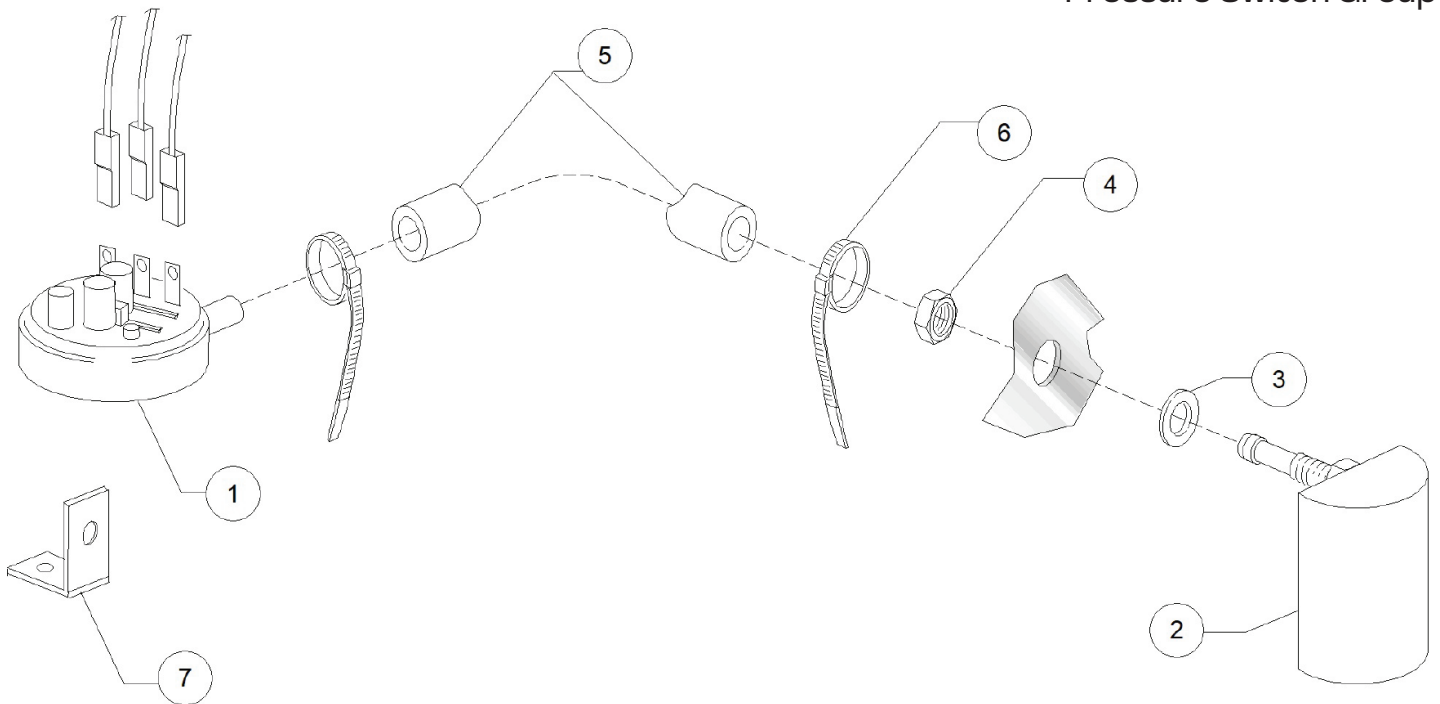

ITEM	MODEL
49126	CD-IT-50-2

3 Ways Connection 2

PARTS BREAKDOWN

ITEM	MODEL
49126	CD-IT-50-2

Wash Pump Group

PARTS BREAKDOWN

ITEM	MODEL
49126	CD-IT-50-2

Drain Pump Group

PARTS BREAKDOWN

ITEM	MODEL
49126	CD-IT-50-2

Pressure Switch Group

PARTS BREAKDOWN

ITEM	MODEL
49126	CD-IT-50-2

Wash Arm Group

PARTS BREAKDOWN

ITEM	MODEL
49126	CD-IT-50-2