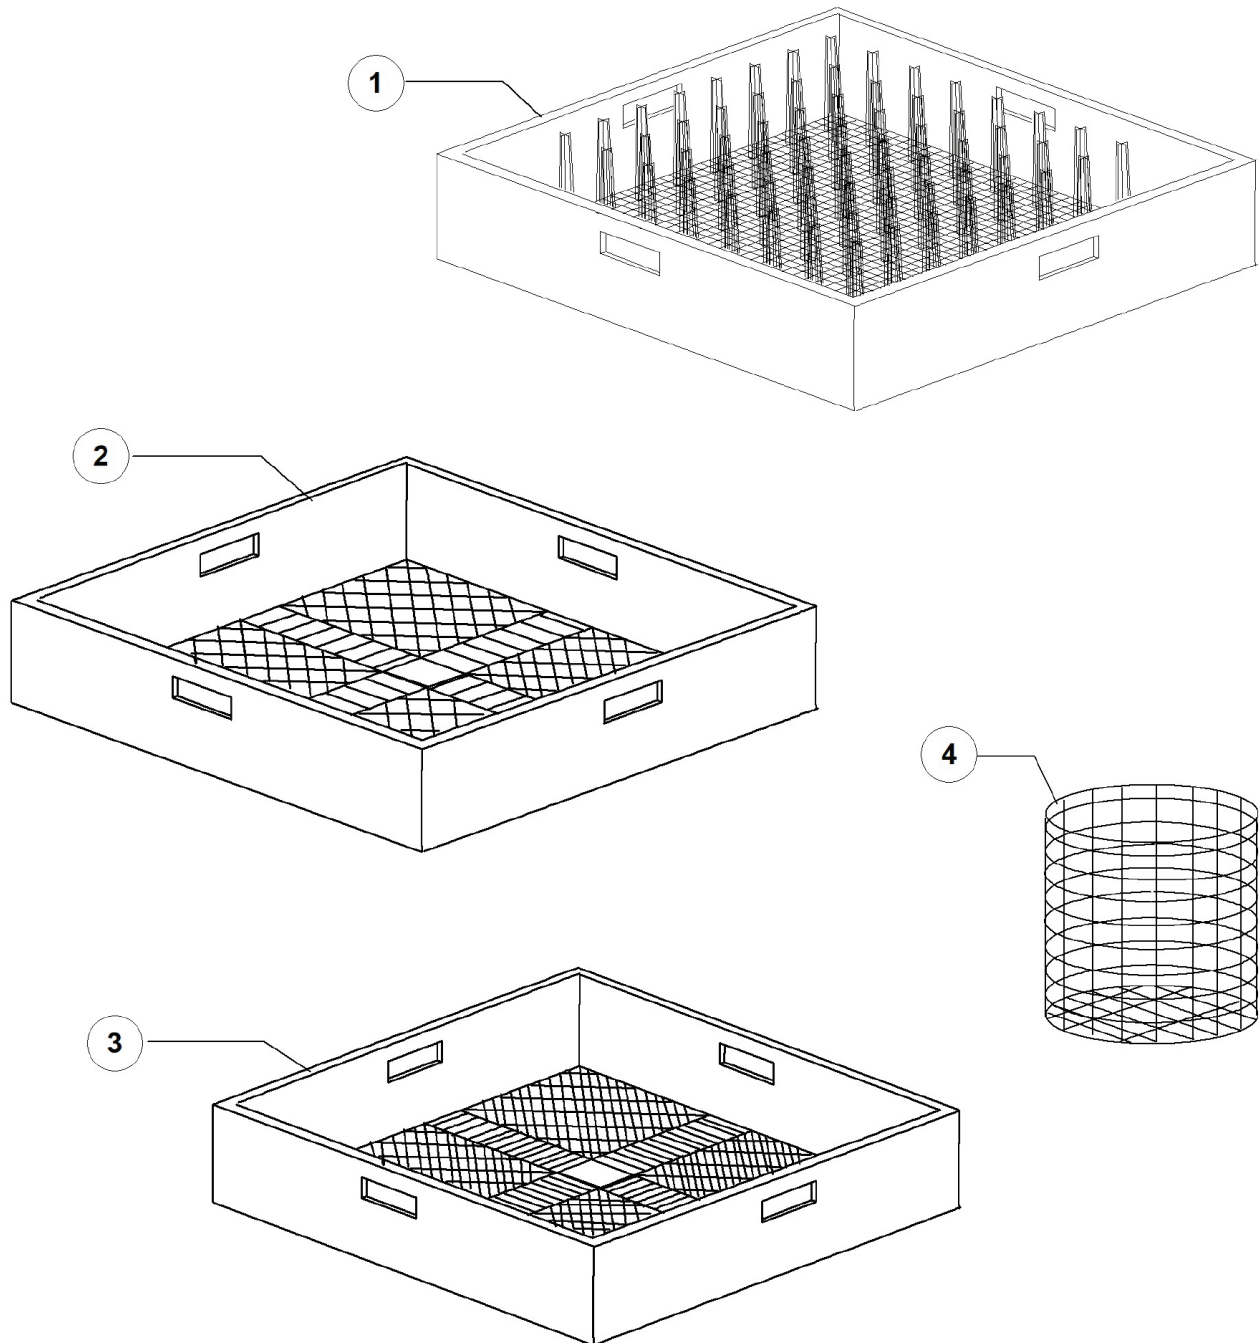

PARTS BREAKDOWN

ITEM	MODEL
49126	CD-IT-50-2

Pressure Switch Group

PARTS BREAKDOWN

ITEM	MODEL
49126	CD-IT-50-2

Wash Arm Group

PARTS BREAKDOWN

ITEM	MODEL
49126	CD-IT-50-2

Baskets

PARTS BREAKDOWN

ITEM	MODEL
49126	CD-IT-50-2

General Body

Item No.	Description	Position	Item No.	Description	Position	Item No.	Description	Position
A0604	Back Panel 501/03 for 49126	1	A0486	Overflow Pipe H187 for 49126	11	A0609	Profile for Rubber Seal 501/03 for 49126	23
A0605	Cover 501/03 for 49126	2	A0487	Door Microswitch UL for 49126	12	A0498	Rubber Fairlead D.40 RB38 for 49126	24
A0606	Bodywork 501/03 for 49126	3	A0488	2700W 230V 1 F61x26 UL Heating Elem. for 49126	13	A0499	Rubber Fairlead D.13 for 49126	25
A0480	Cable-Fastener with Screw for 49126	4	A0607	Door Jack Assembly for 49126	16	A0501	Right Side Scrap Tray for 49126	26
A0481	Ferrule for Filter Clutch for 49126	5	A0491	Door Jack Locknut for 49126	17	A0489	Door Rod Slide for 49126	27
A0502	Inner Filter for 49126	6	A0608	Moving Door Rod Spring for 49126	18	A0503	Tank Heating Element Plaque for 49126	28
A0482	Suction Filter for 49126	7	A0493	Stainless Steel Sphere D.9,52 Spring Latch 3/8 for 49126	19	A0505	Thermostat Support for 49126	29
A0483	Riser Gasket D.95x75x3 for 49126	8	A0494	Door Jack Body for 49126	20	A0506	DVGW Load Pipe for 49126	31
A0484	Overflow Pipe Gasket Dem 40 for 49126	9	A0495	Door Jack Nut for 49126	21			
A0485	High Adjustable Foot for 49126	10	A0497	Silicone Door Seal for 49126	22			