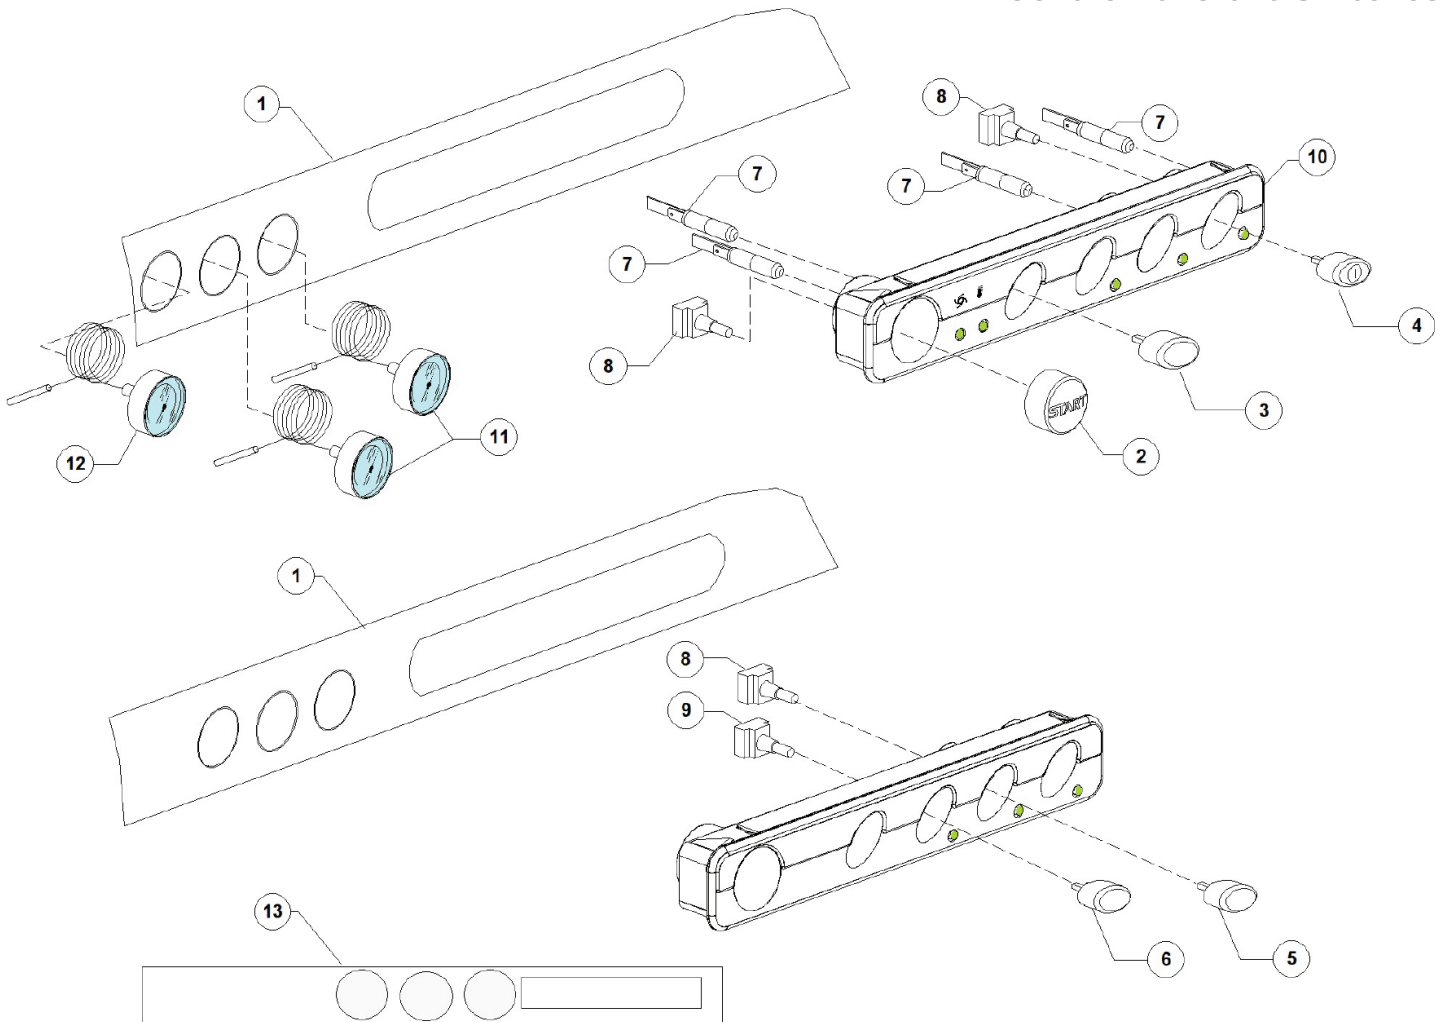

PARTS BREAKDOWN

ITEM	MODEL
49126	CD-IT-50-2

PARTS BREAKDOWN

ITEM	MODEL
49126	CD-IT-50-2

Door

PARTS BREAKDOWN

ITEM	MODEL
49126	CD-IT-50-2

Control Panel and Switches

PARTS BREAKDOWN

ITEM	MODEL
49126	CD-IT-50-2

PARTS BREAKDOWN

ITEM	MODEL
49126	CD-IT-50-2

PARTS BREAKDOWN

ITEM	MODEL
49126	CD-IT-50-2

DVGW Valve

PARTS BREAKDOWN