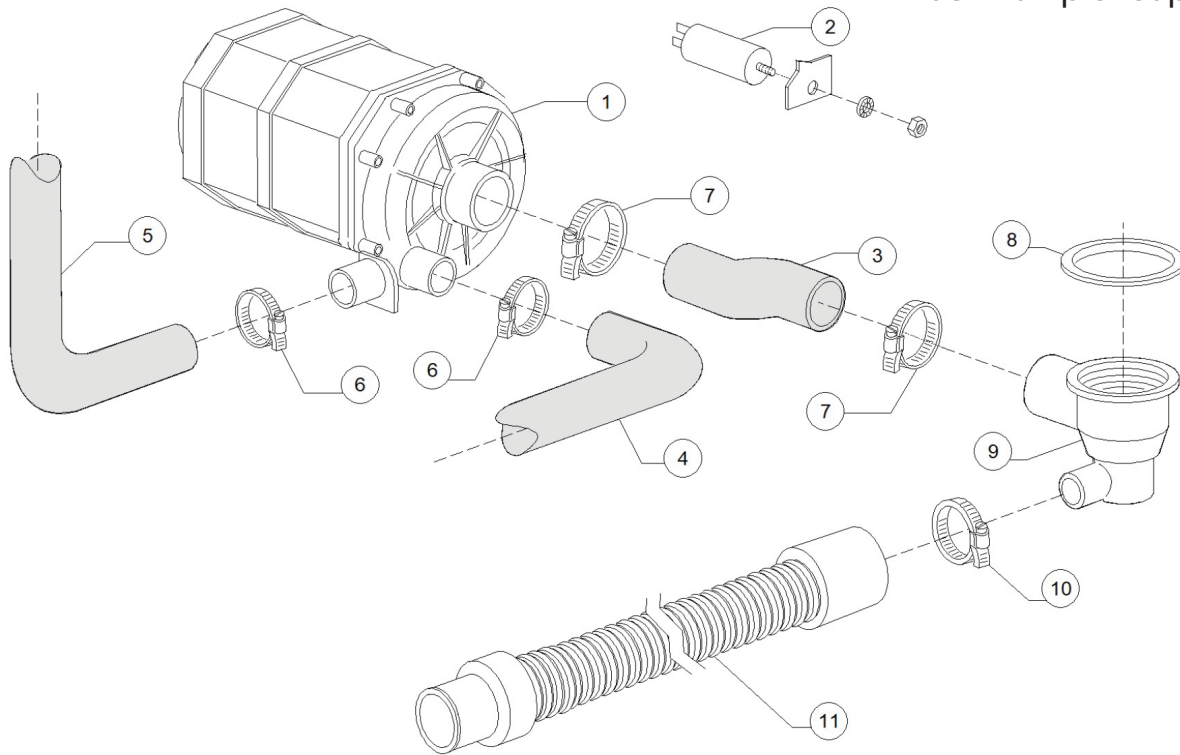

ITEM	MODEL
49126	CD-IT-50-2

3 Ways Connection 2

PARTS BREAKDOWN

ITEM	MODEL
49126	CD-IT-50-2

Wash Pump Group

PARTS BREAKDOWN

ITEM	MODEL
49126	CD-IT-50-2

Drain Pump Group

PARTS BREAKDOWN

ITEM	MODEL
49126	CD-IT-50-2

Pressure Switch Group

PARTS BREAKDOWN

ITEM	MODEL
49126	CD-IT-50-2

Wash Arm Group

PARTS BREAKDOWN

ITEM	MODEL
49126	CD-IT-50-2