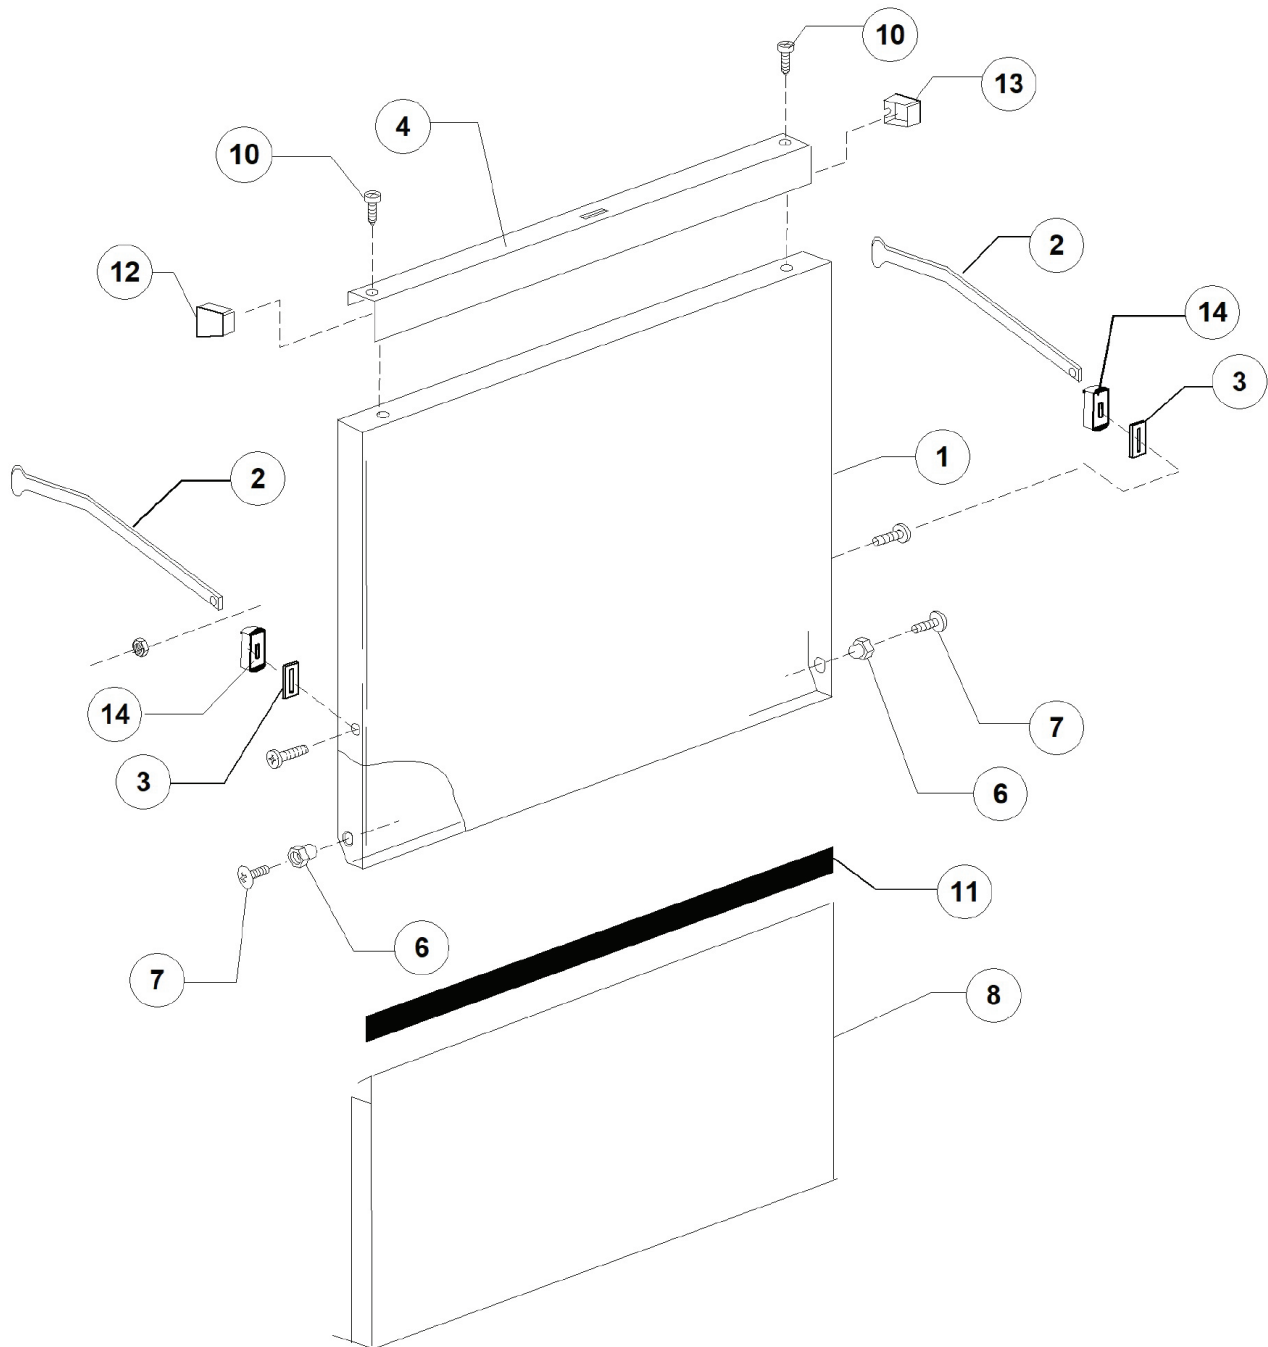

PARTS BREAKDOWN

ITEM	MODEL
49126	CD-IT-50-2

PARTS BREAKDOWN

ITEM	MODEL
49126	CD-IT-50-2

Door

PARTS BREAKDOWN

ITEM	MODEL
49126	CD-IT-50-2

Control Panel and Switches

PARTS BREAKDOWN

ITEM	MODEL
49126	CD-IT-50-2

PARTS BREAKDOWN

ITEM	MODEL
49126	CD-IT-50-2

PARTS BREAKDOWN

ITEM	MODEL
49126	CD-IT-50-2

DVGW Valve

PARTS BREAKDOWN