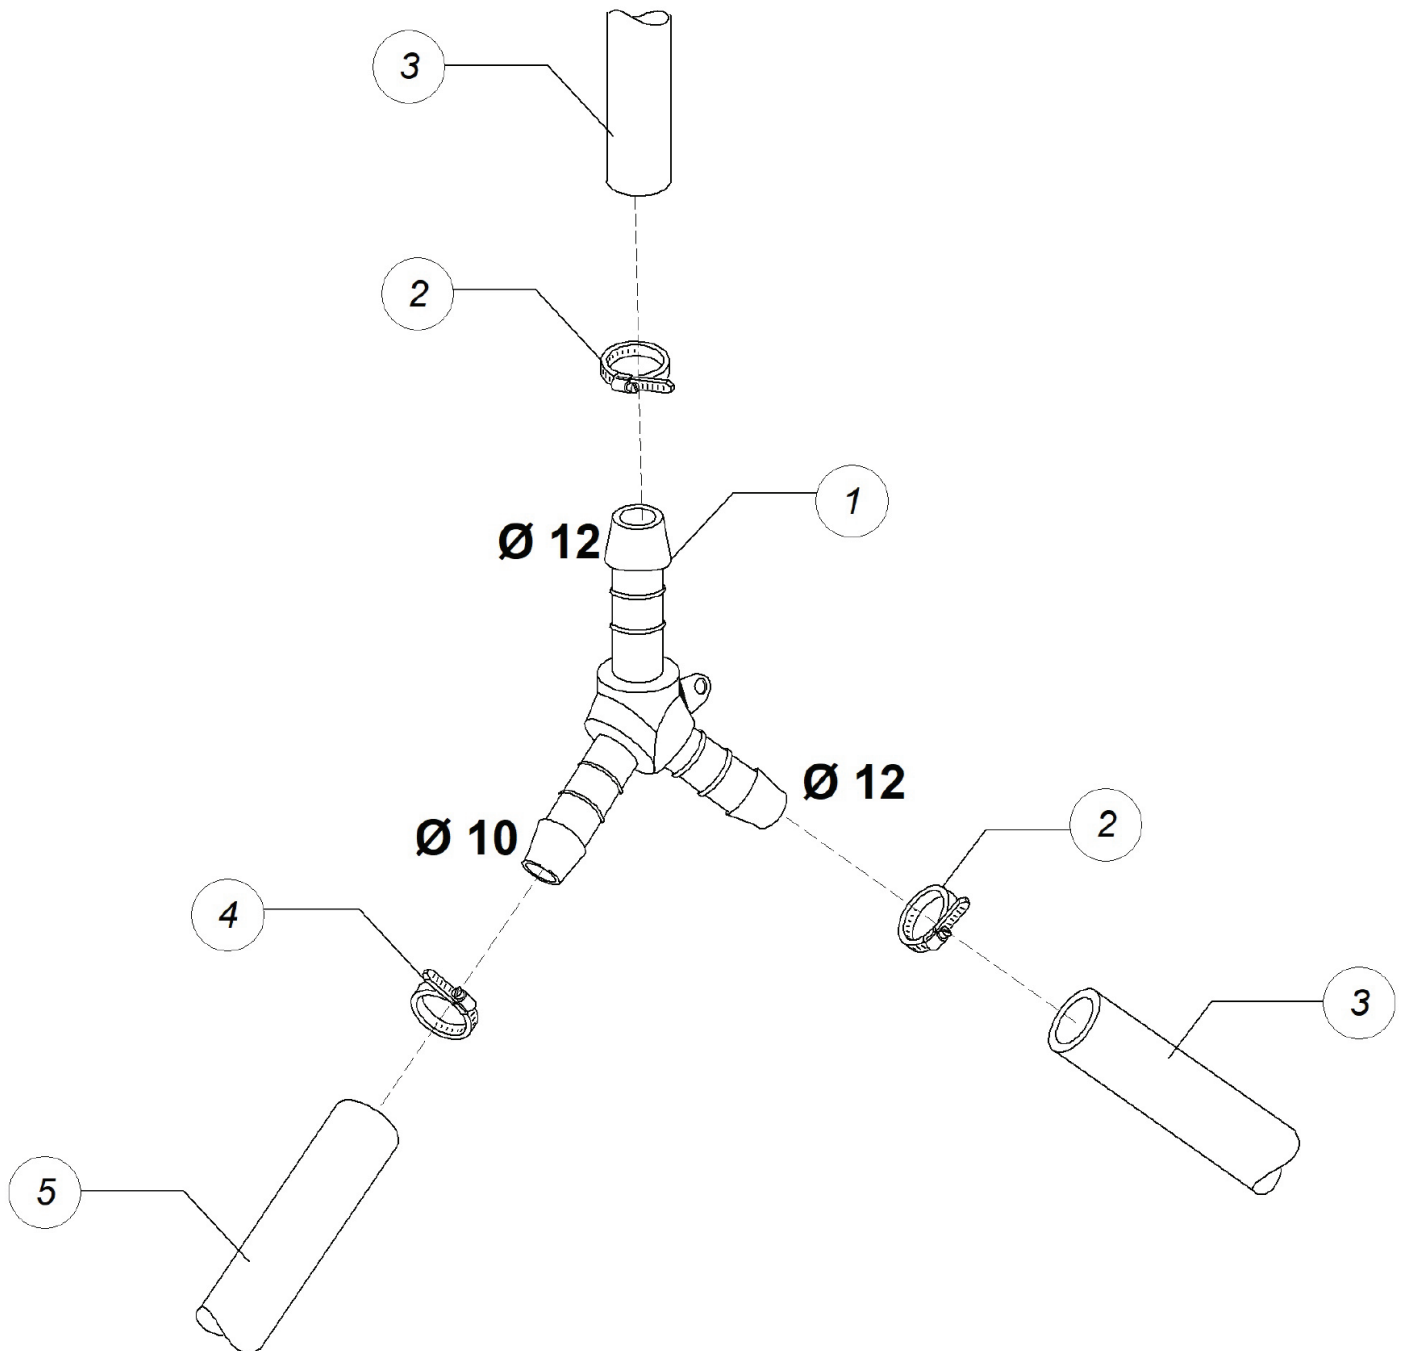

PARTS BREAKDOWN

ITEM	MODEL
49126	CD-IT-50-2

PARTS BREAKDOWN

ITEM	MODEL
49126	CD-IT-50-2

PARTS BREAKDOWN

ITEM	MODEL
49126	CD-IT-50-2

DVGW Valve

PARTS BREAKDOWN

ITEM	MODEL
49126	CD-IT-50-2

PARTS BREAKDOWN

ITEM	MODEL
49126	CD-IT-50-2

Boiler Group

PARTS BREAKDOWN

ITEM	MODEL
49126	CD-IT-50-2

3 Ways Connection 1

PARTS BREAKDOWN

ITEM	MODEL
49126	CD-IT-50-2

3 Ways Connection 2

PARTS BREAKDOWN

ITEM	MODEL
49126	CD-IT-50-2

Wash Pump Group

PARTS BREAKDOWN

ITEM	MODEL
49126	CD-IT-50-2

Drain Pump Group