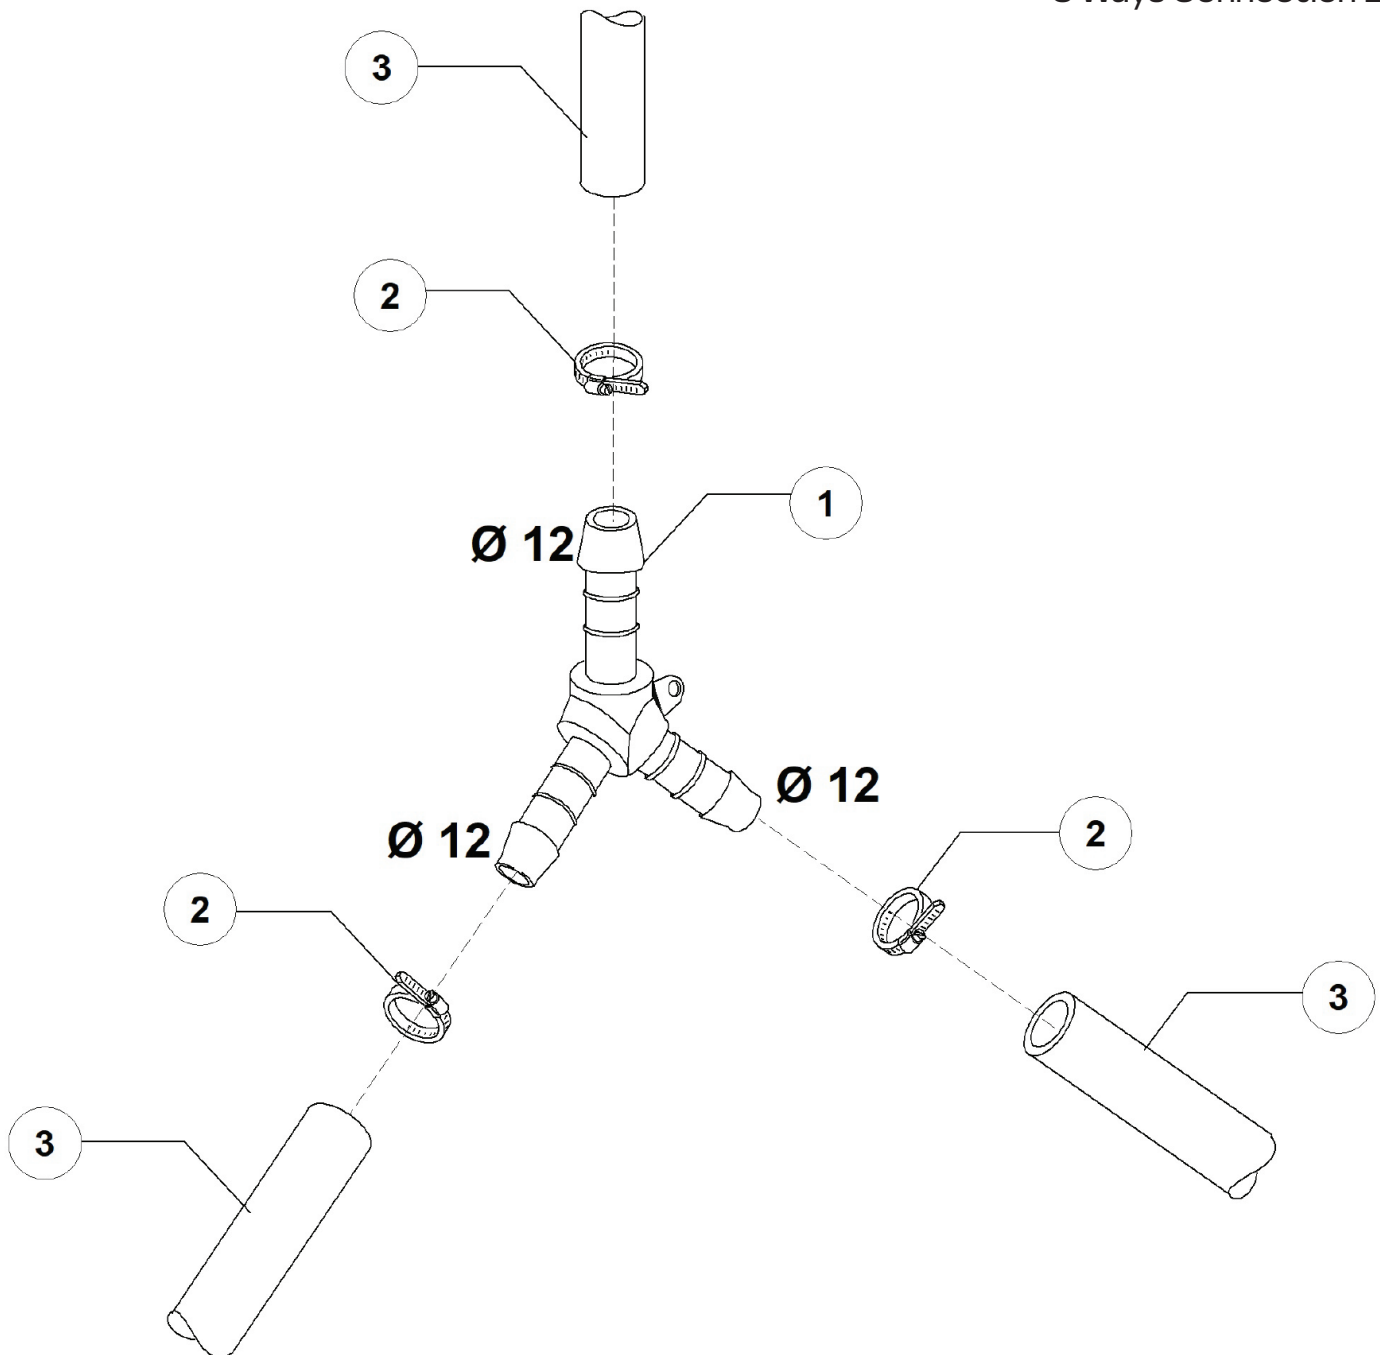

PARTS BREAKDOWN

ITEM	MODEL
49126	CD-IT-50-2

PARTS BREAKDOWN

ITEM	MODEL
49126	CD-IT-50-2

PARTS BREAKDOWN

ITEM	MODEL
49126	CD-IT-50-2

DVGW Valve

PARTS BREAKDOWN

ITEM	MODEL
49126	CD-IT-50-2

PARTS BREAKDOWN

ITEM	MODEL
49126	CD-IT-50-2

Boiler Group

PARTS BREAKDOWN

ITEM	MODEL
49126	CD-IT-50-2

3 Ways Connection 1

PARTS BREAKDOWN

ITEM	MODEL
49126	CD-IT-50-2

3 Ways Connection 2

PARTS BREAKDOWN

ITEM	MODEL
49126	CD-IT-50-2

Wash Pump Group

PARTS BREAKDOWN

ITEM	MODEL
49126	CD-IT-50-2

Drain Pump Group