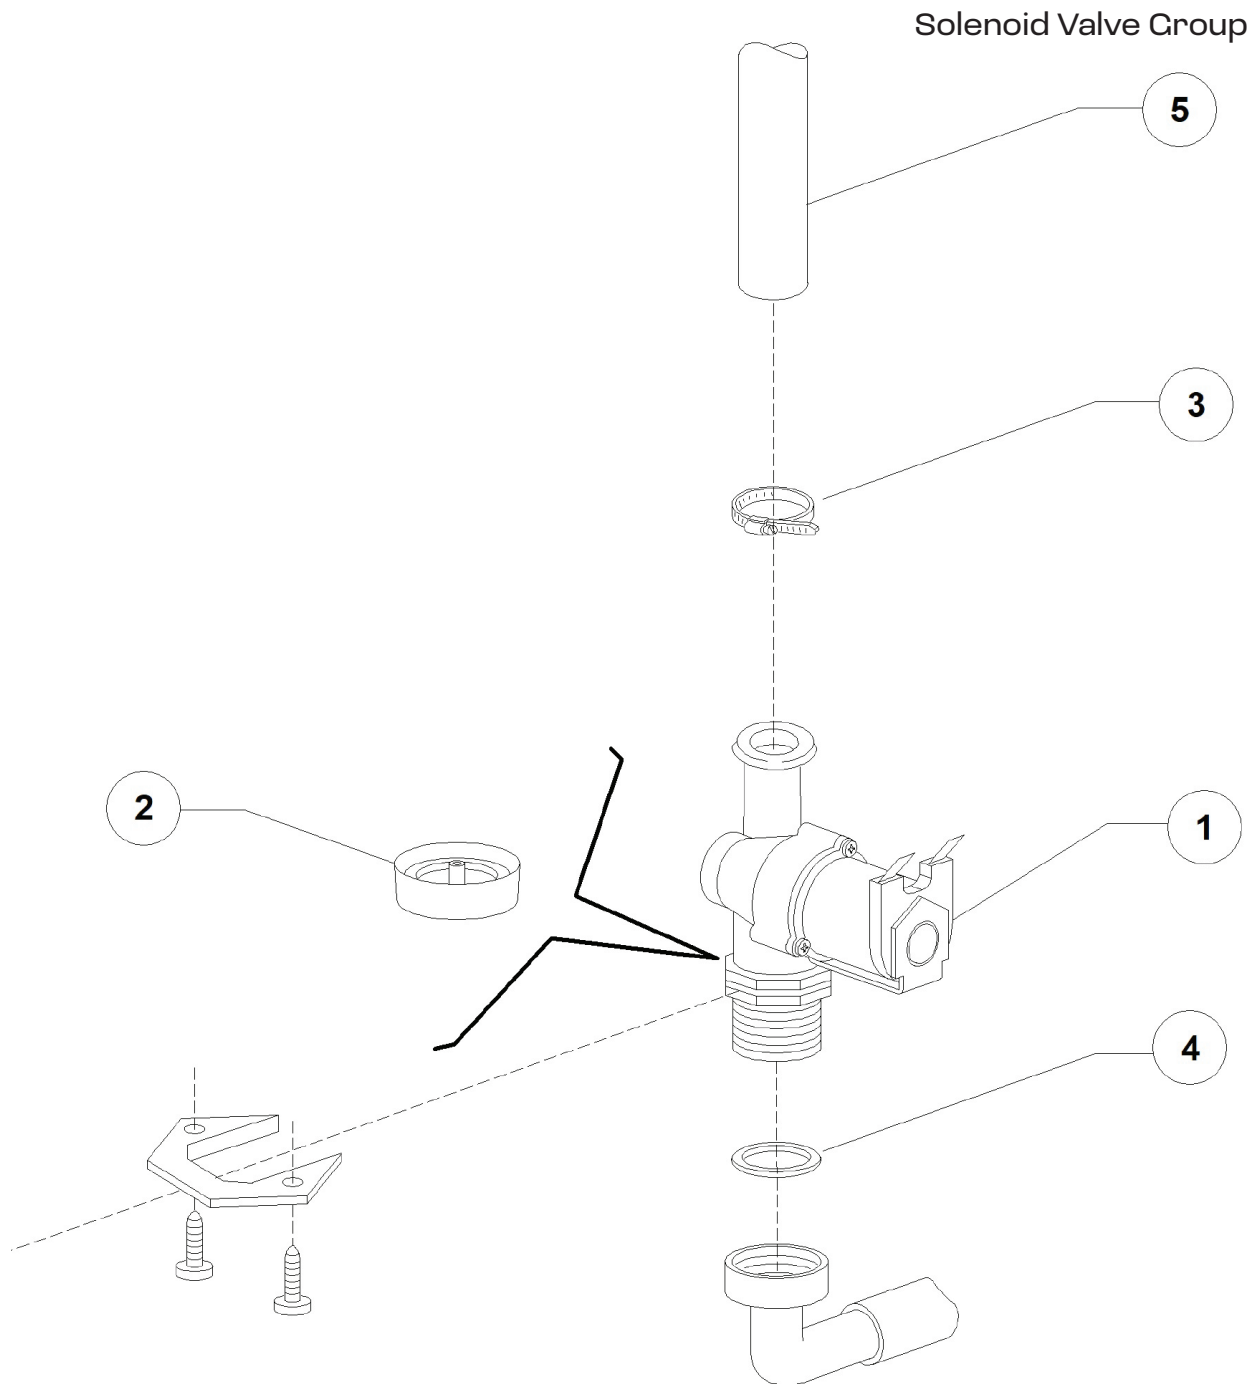

PARTS BREAKDOWN

ITEM	MODEL
49126	CD-IT-50-2