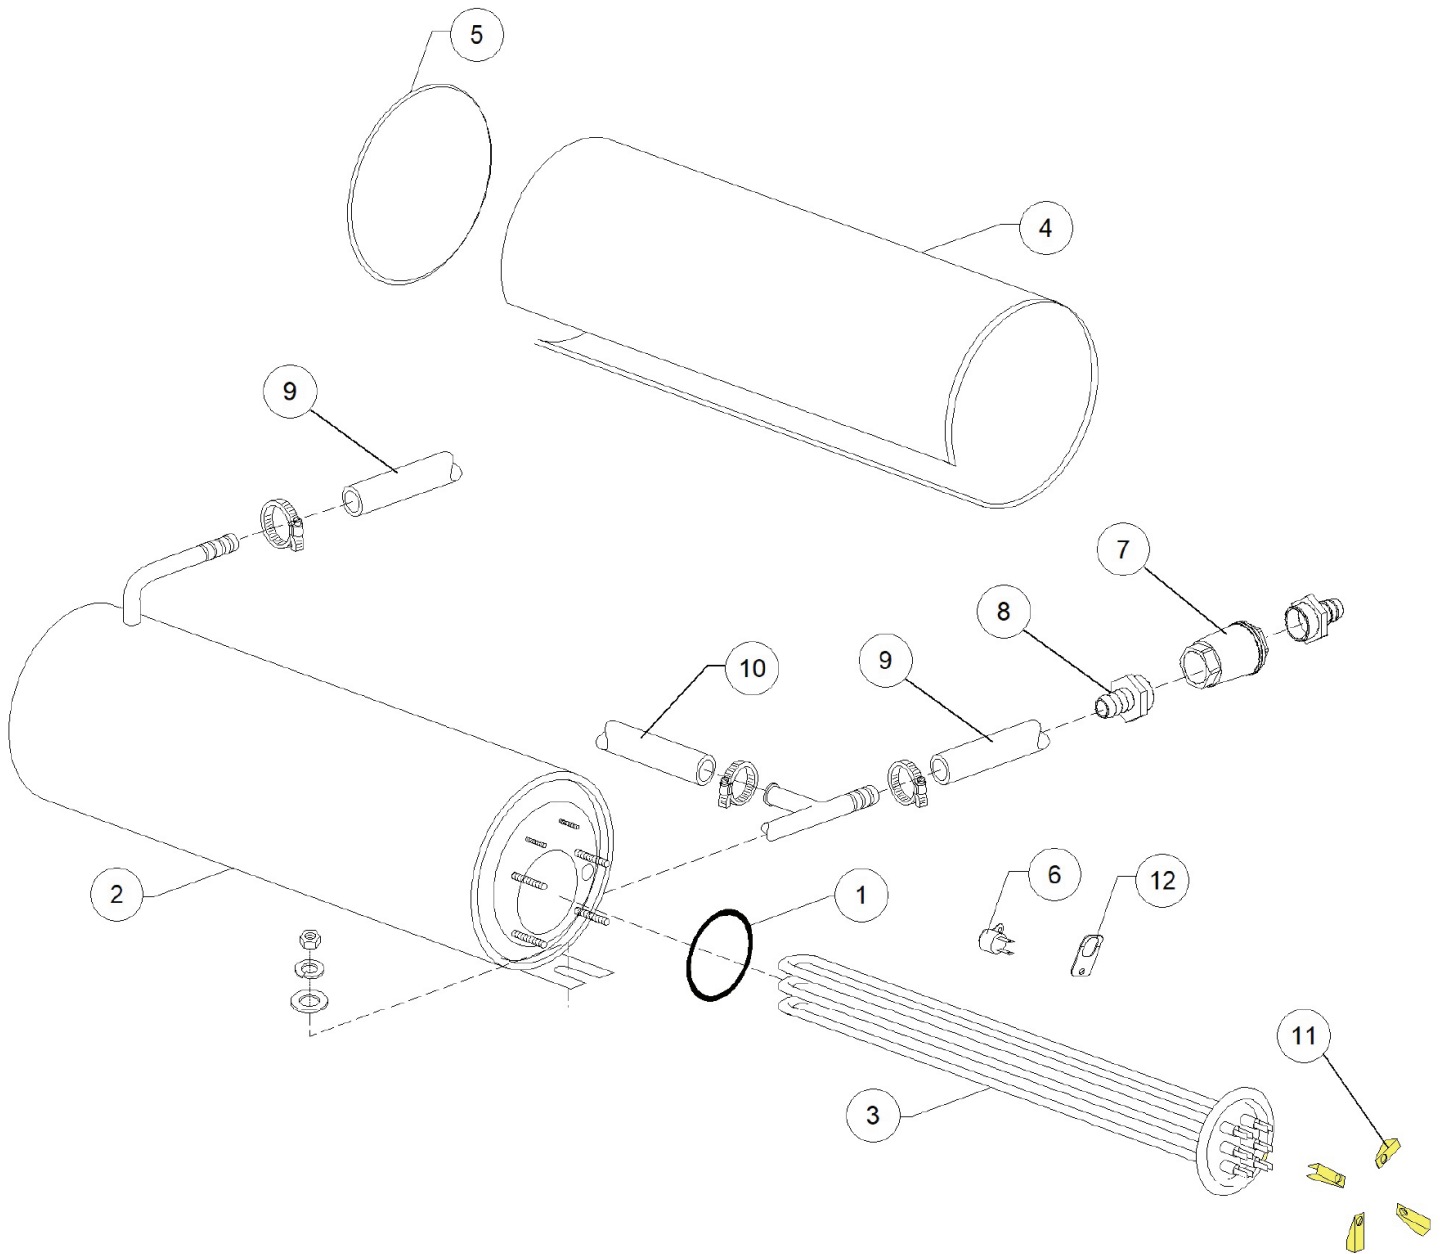

PARTS BREAKDOWN

ITEM	MODEL
49126	CD-IT-50-2

PARTS BREAKDOWN

ITEM	MODEL
49126	CD-IT-50-2

PARTS BREAKDOWN

ITEM	MODEL
49126	CD-IT-50-2

DVGW Valve

PARTS BREAKDOWN

ITEM	MODEL
49126	CD-IT-50-2

PARTS BREAKDOWN

ITEM	MODEL
49126	CD-IT-50-2

Boiler Group

PARTS BREAKDOWN

ITEM	MODEL
49126	CD-IT-50-2

3 Ways Connection 1

PARTS BREAKDOWN

ITEM	MODEL
49126	CD-IT-50-2

3 Ways Connection 2

PARTS BREAKDOWN

ITEM	MODEL
49126	CD-IT-50-2

Wash Pump Group

PARTS BREAKDOWN

ITEM	MODEL
49126	CD-IT-50-2

Drain Pump Group