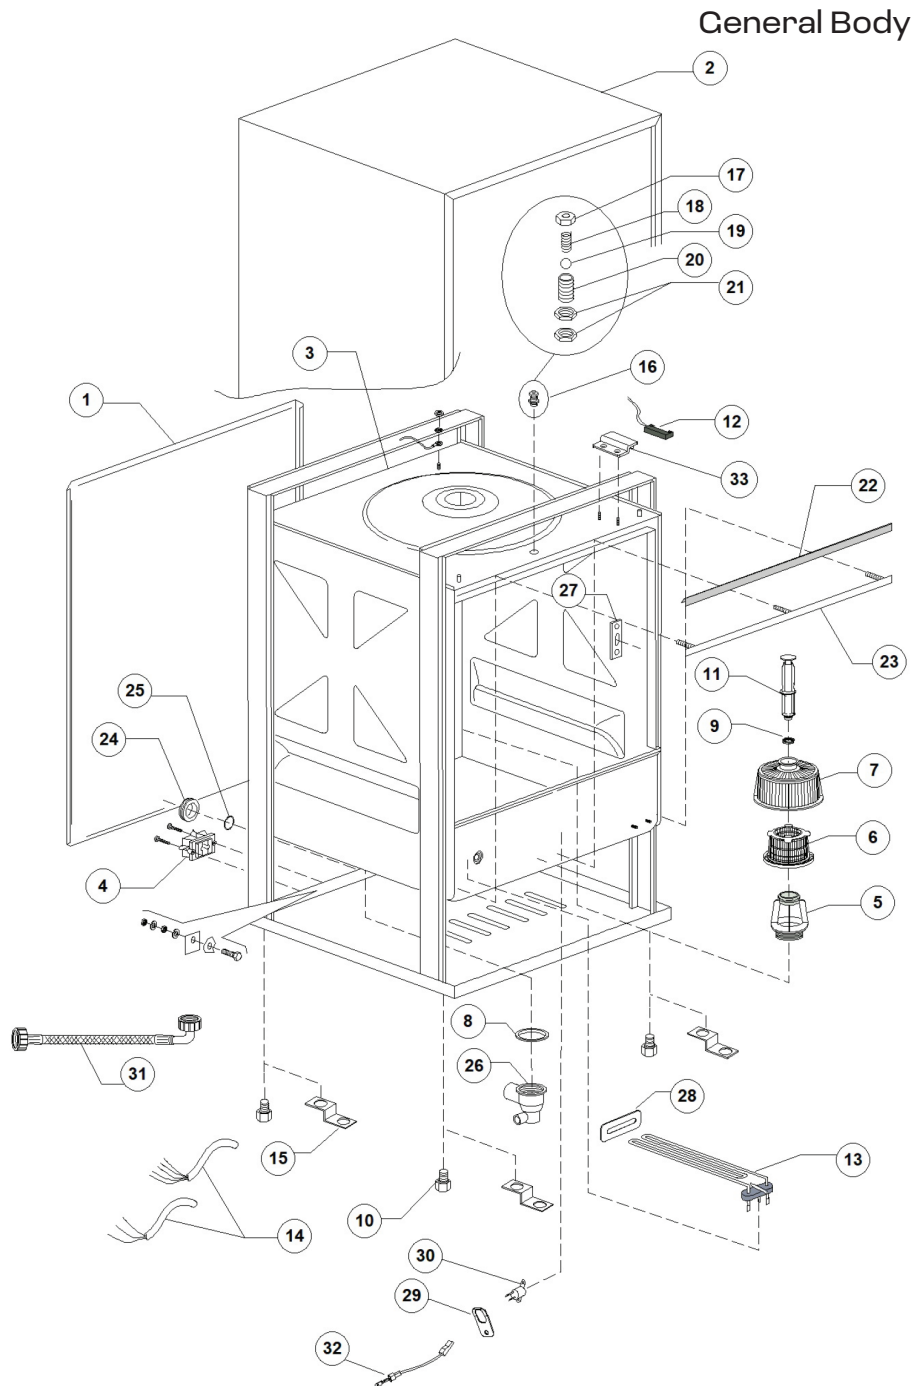

PARTS BREAKDOWN

ITEM	MODEL
49126	CD-IT-50-2