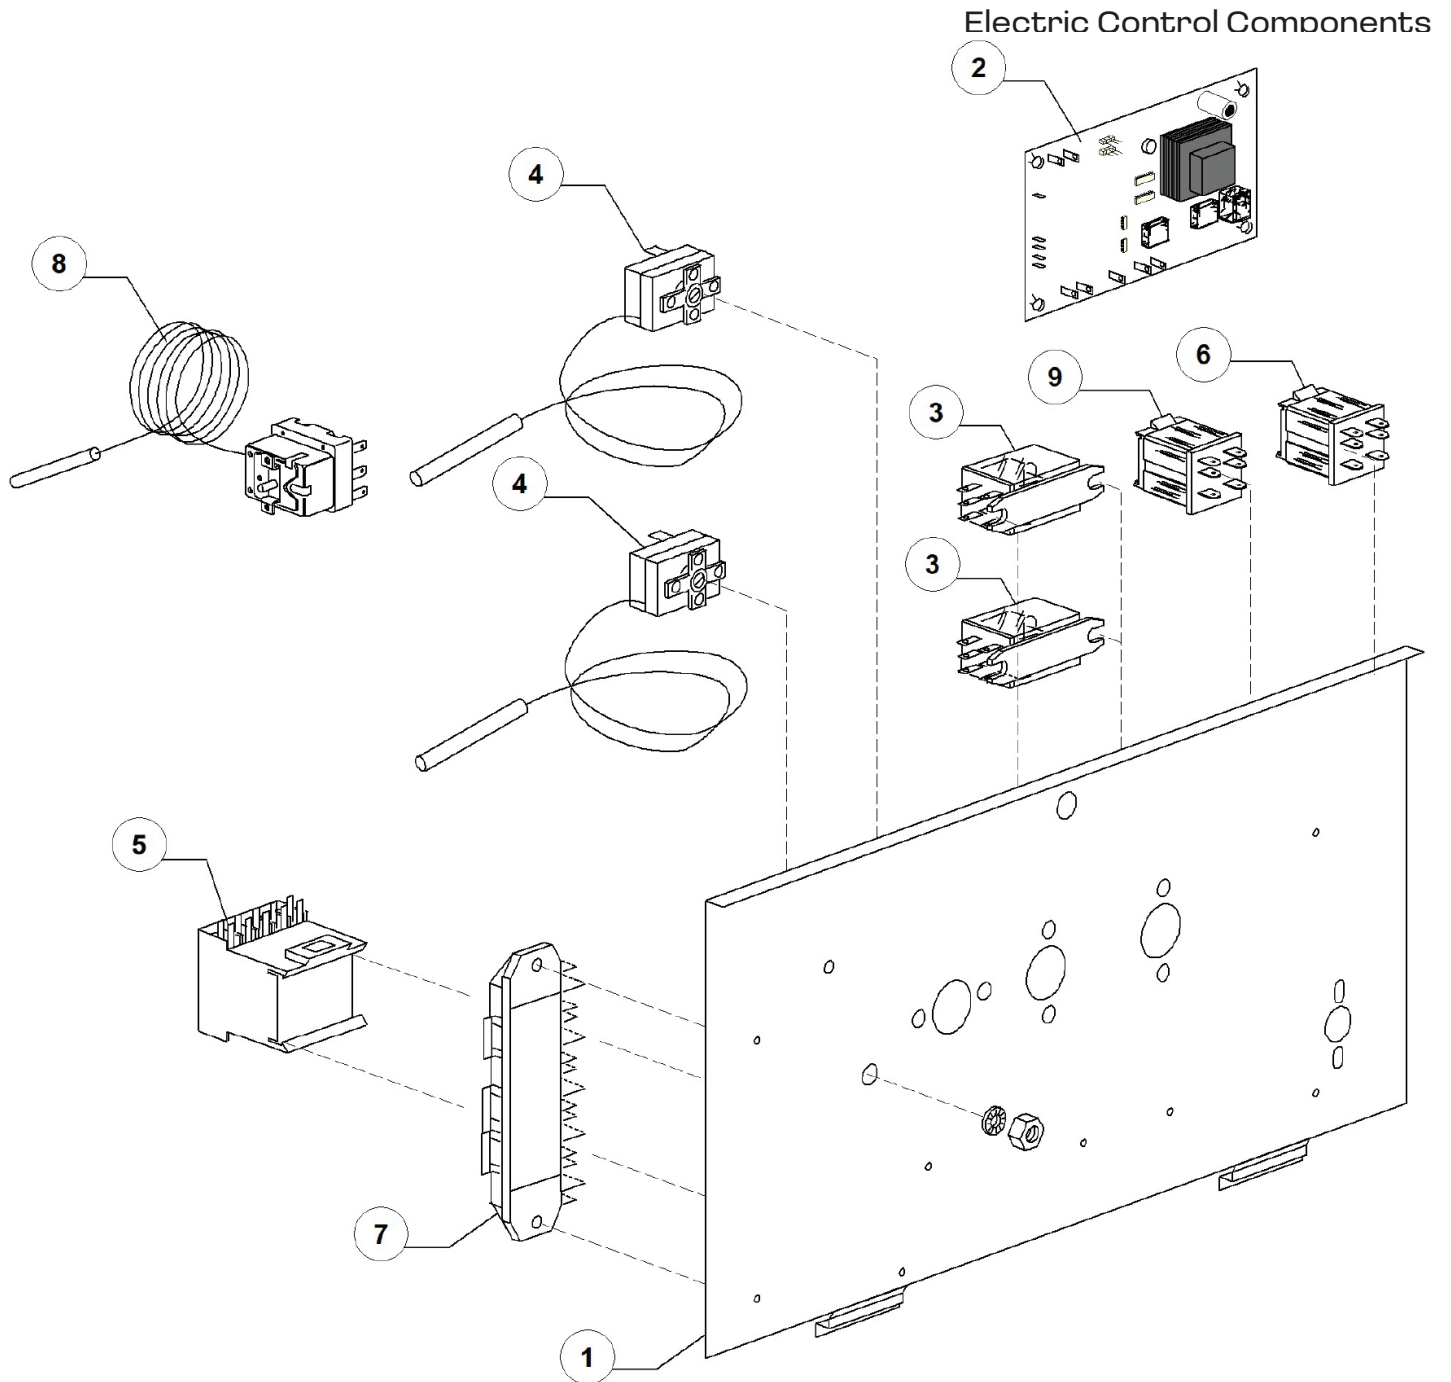

PARTS BREAKDOWN

ITEM	MODEL
49126	CD-IT-50-2

PARTS BREAKDOWN

ITEM	MODEL
49126	CD-IT-50-2

Door

PARTS BREAKDOWN

ITEM	MODEL
49126	CD-IT-50-2

Control Panel and Switches

PARTS BREAKDOWN

ITEM	MODEL
49126	CD-IT-50-2

PARTS BREAKDOWN

ITEM	MODEL
49126	CD-IT-50-2

PARTS BREAKDOWN

ITEM	MODEL
49126	CD-IT-50-2

DVGW Valve

PARTS BREAKDOWN