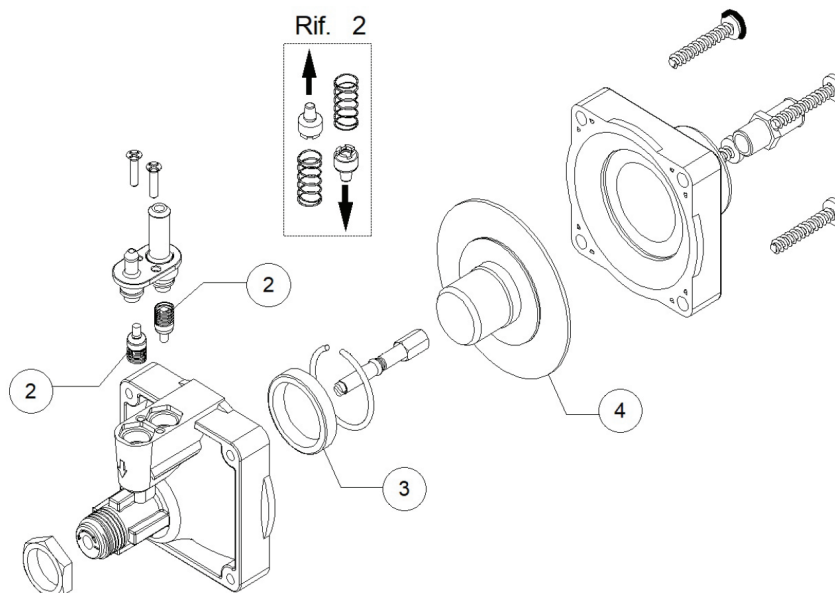

PARTS BREAKDOWN

ITEM	MODEL
49126	CD-IT-50-2

PARTS BREAKDOWN

ITEM	MODEL
49126	CD-IT-50-2

PARTS BREAKDOWN

ITEM	MODEL
49126	CD-IT-50-2

DVGW Valve

PARTS BREAKDOWN

ITEM	MODEL
49126	CD-IT-50-2

PARTS BREAKDOWN

ITEM	MODEL
49126	CD-IT-50-2

Boiler Group

PARTS BREAKDOWN

ITEM	MODEL
49126	CD-IT-50-2

3 Ways Connection 1

PARTS BREAKDOWN