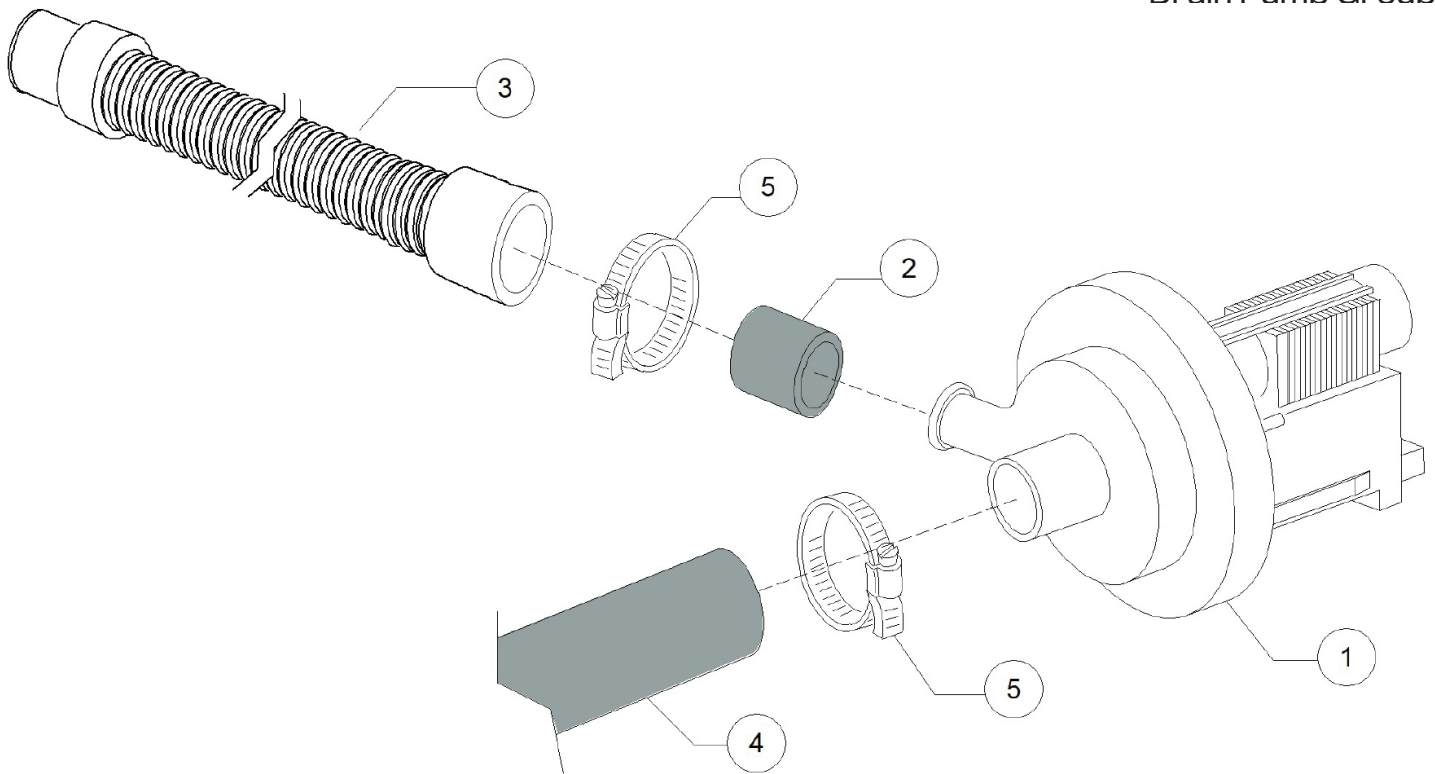

ITEM	MODEL
49126	CD-IT-50-2

3 Ways Connection 2

PARTS BREAKDOWN

ITEM	MODEL
49126	CD-IT-50-2

Wash Pump Group

PARTS BREAKDOWN

ITEM	MODEL
49126	CD-IT-50-2

Drain Pump Group

PARTS BREAKDOWN

ITEM	MODEL
49126	CD-IT-50-2

Pressure Switch Group

PARTS BREAKDOWN

ITEM	MODEL
49126	CD-IT-50-2

Wash Arm Group

PARTS BREAKDOWN

ITEM	MODEL
49126	CD-IT-50-2